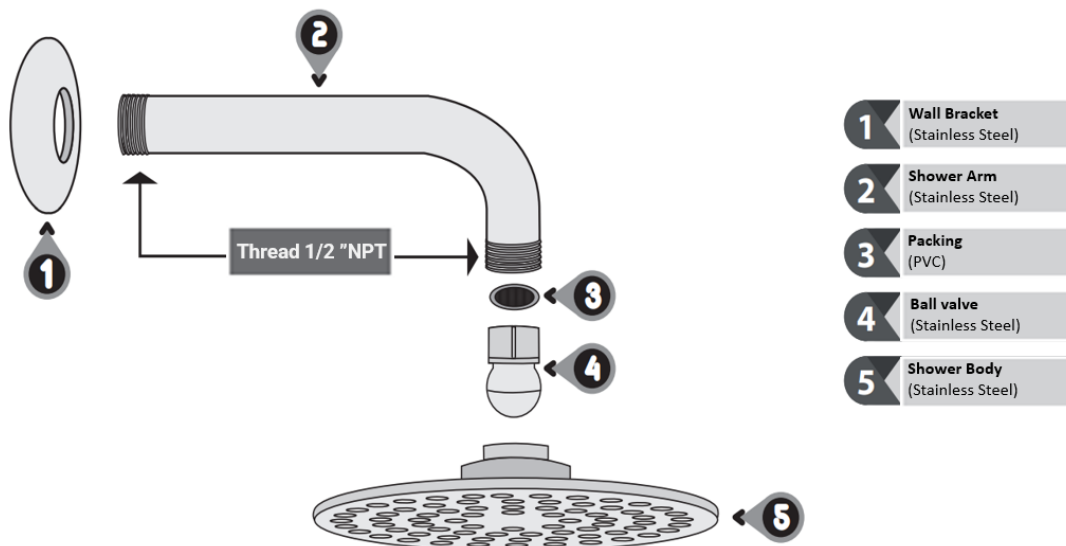

宁波陆易进出口有限公司

NINGBO LOUIE IMP. & EXP. CORP., LTD

NO.200 JINHE ROAD ZHENHAI ECONOMIC DEVELOPMENT ZONE, NINGBO 315221 CHINA
TEL: 0086-574-87915717 FAX:0086-574-87786749

METALLIC SHOWER HEAD 8" (DM-006)

PRODUCT	METAL SHOWER HEAD
CODE	DM-006
MEASURE	8" 200 mm

FEATURES

- Square Wall Shower.
- Stainless Steel Product
- Thread ½ NPT

USES

- Shower for home use
- Use with hot and cold water

COMPONENTS

宁波陆易进出口有限公司

NINGBO LOUIE IMP. & EXP. CORP., LTD

NO.200 JINHE ROAD ZHENHAI ECONOMIC DEVELOPMENT ZONE, NINGBO 315221 CHINA
TEL: 0086-574-87915717 FAX:0086-574-87786749